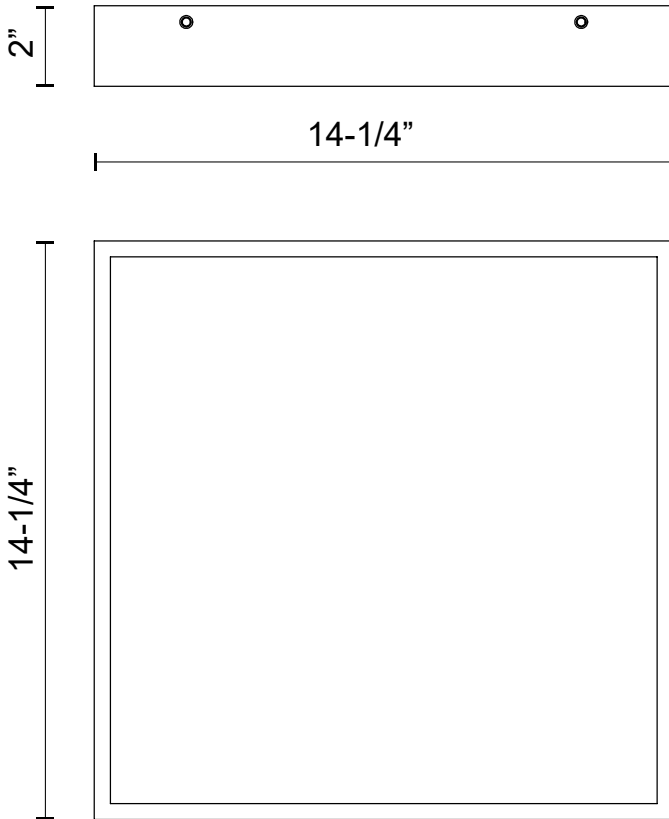

SYDNEY FM553014

FIXTURE DIMENSIONS	L14-1/4" x W14-1/4" x H2"
LIGHT SOURCE	AC LED
WATTAGE	36W
TOTAL LUMENS	2800lm
DELIVERED LUMENS	1725lm*
VOLTAGE	120V
COLOR TEMPERATURE	3000K
CRI (RA)	90CRI
DIMMABLE	Yes, ELV Dimmer (Not Included)
GLASS DETAILS	Frosted Glass
MATERIAL	Glass; Steel;
INSTALL OPTIONS	All Orientation; Ceiling and Wall;
LOCATION	Dry
BRAND	Alora Mood

[D - Diameter, L - Length, W - Width, H - Height, E - Extension]

AVAILABLE FINISHES:

FM553014AG
Aged Gold

FM553014MB
Matte Black

*For complete warranty terms, please visit: www.aloralighting.com/warranty